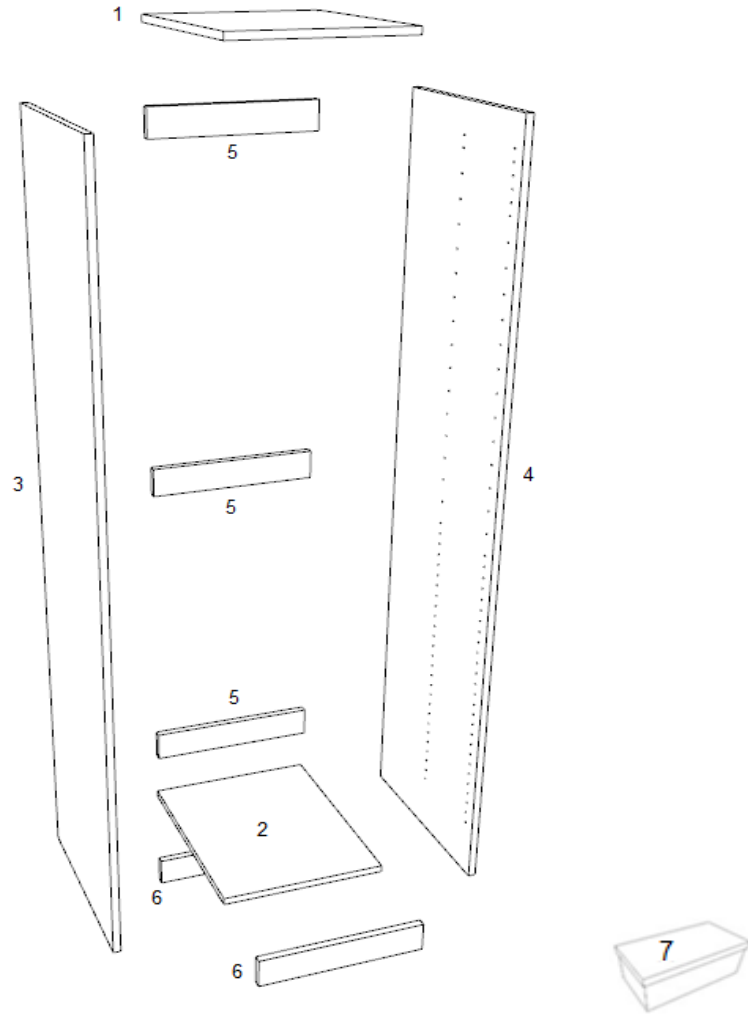

ASSEMBLY INSTRUCTIONS - 21" BASE CLOSET

CODE: BASE CLOSET 21"

PARTS LIST

VIEW

Nº

DESCRIPTION:

QUANTITY

1	TOP BOARD	1
2	BOTTOM	1
3	LEFT SIDE	1
4	RIGHT SIDE	1
5	STRETCHER	3
6	TOE KICK	2
7	ASSEMBLY KIT	1

CAM LOCK AND NUT SYSTEM