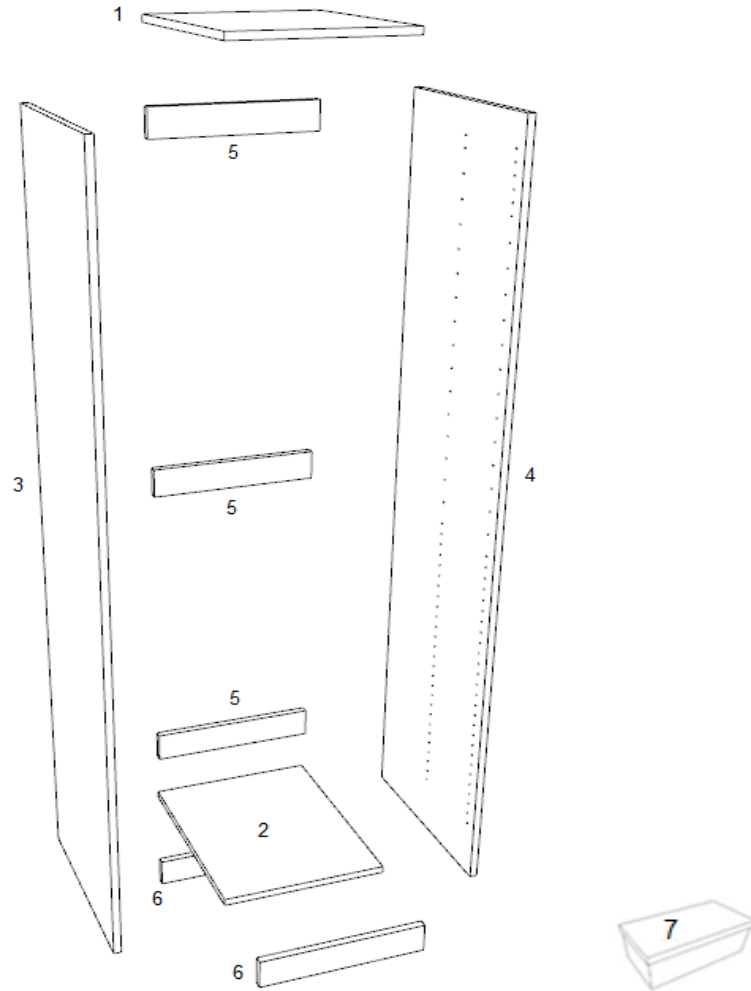

ASSEMBLY INSTRUCTIONS - 14" BASE CLOSET

CODE: BASE CLOSET 14"

PARTS LIST

VIEW

Nº	DESCRIPTION:	QUANTITY
1	TOP BOARD	1
2	BOTTOM	1
3	LEFT SIDE	1
4	RIGHT SIDE	1
5	STRETCHER	3
6	TOE KICK	2
7	ASSEMBLY KIT	1

CAM LOCK AND NUT SYSTEM